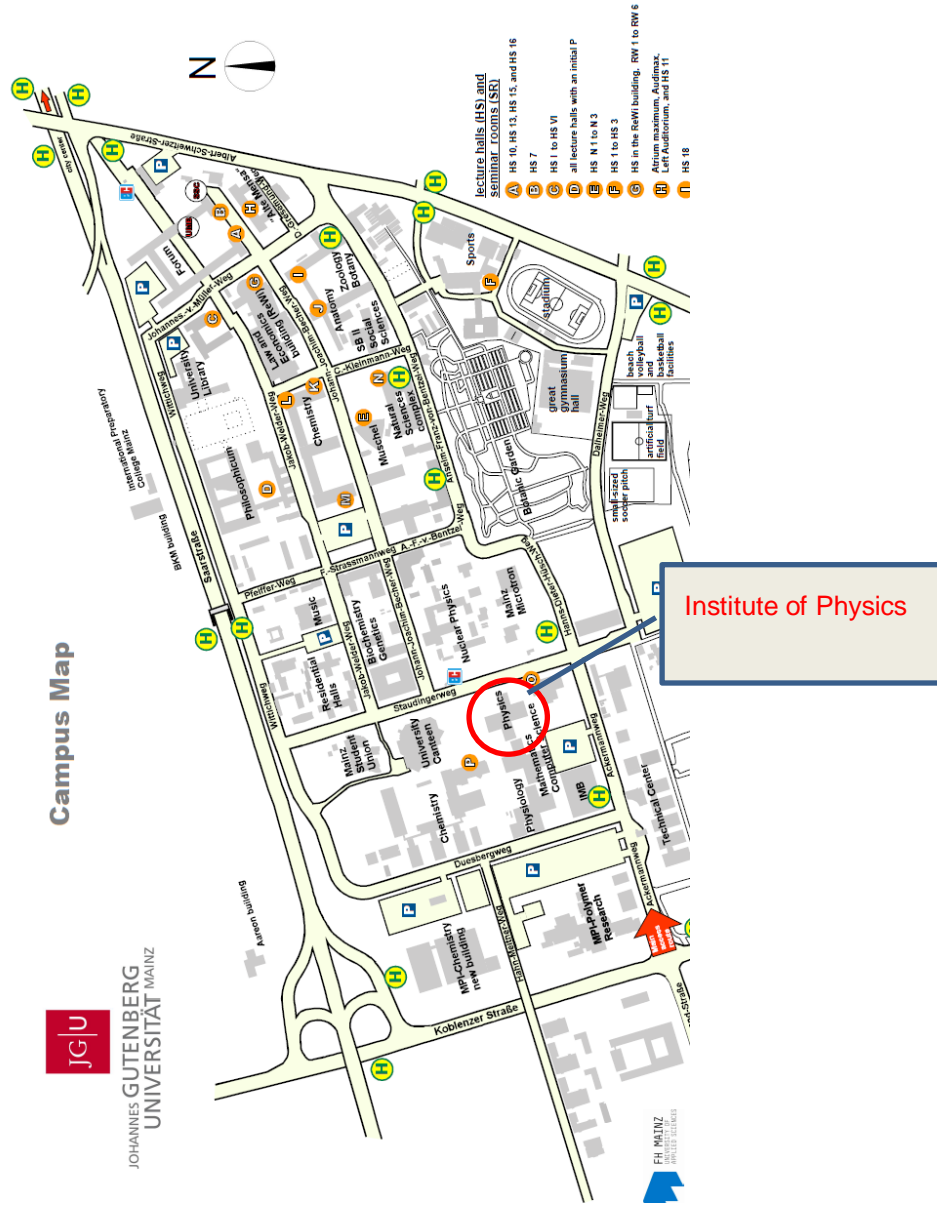

We would recommend using the tram lines 51, 53, and 59 exit at "Friedrich-von-Pfeiffer-Weg", cross the main road using the bridge and walk across the campus for approx. 7 minutes to the institute of physics (venue marked on map).

For further information and timetables please see: <http://www.rmv.de/en/>
From: "Frankfurt (Main) Flughafen Regionalbahnhof" and
To: "Mainz Friedrich-von-Pfeiffer-Weg"

Map of bus/tram stop at Mainz Hauptbahnhof (main railway station)

Campus map of Johannes Gutenberg University Mainz

(<http://www.uni-mainz.de/eng/108.php>)

* Secretary (Raum 01-527) is located on the 1st floor in the building of “Institute of Physics”.

By taxi

Taxis are available from both terminals at Frankfurt Airport. A taxi ride to MAINZ University will cost you around 50 Euro for a single ride and will usually take 30-40 mins.