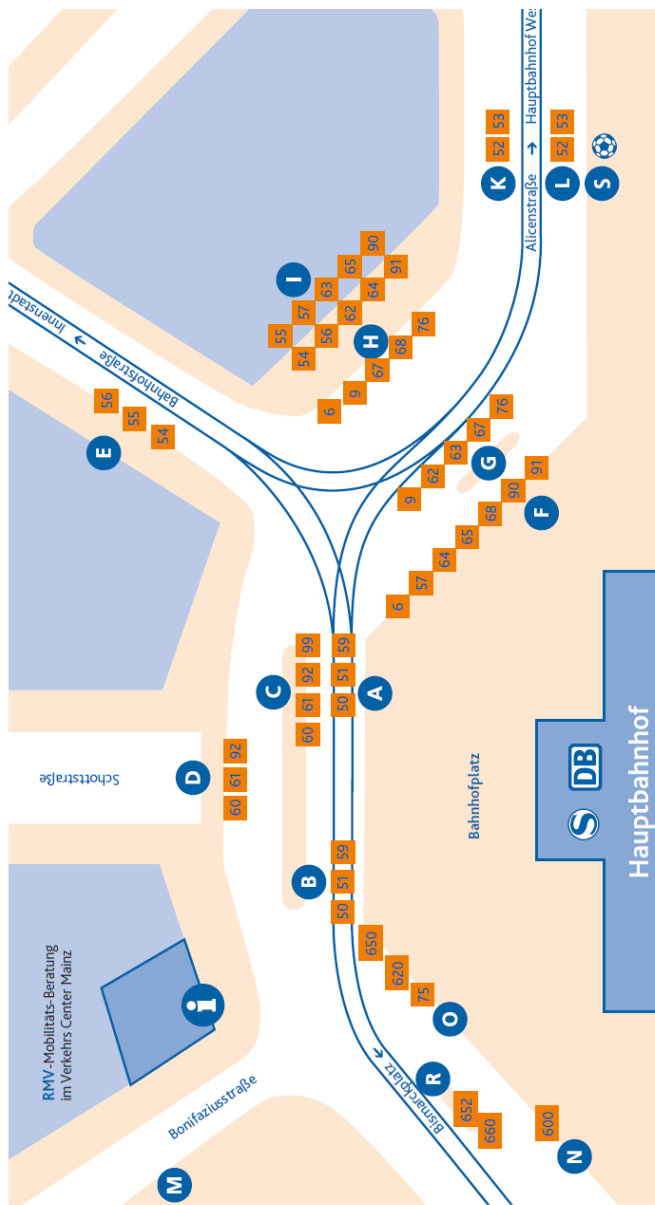

How to reach JGU, Institute of Physics?

By public transport from Frankfurt Airport

- After picking up your luggage walk to the *regional* train station at Terminal 1 of Frankfurt Airport. Please note that Frankfurt Airport has 2 train stations (the **regional** and the long distance train station)!
- Purchase your ticket for the train and bus at the ticket machines in the regional train station choosing Mainz as your destination. Please select 'via Rüsselsheim' when purchasing your ticket at the ticket machine (ticket is at the moment 4,80 Euro).
- Then take "S-Bahn" S8 (direction Wiesbaden Hbf) from platform Regio 3 and get off at stop Mainz Hauptbahnhof (approx. 30 min ride). Note that your ticket will also be valid for an immediate bus ride to Mainz University and that you do not need to purchase a new ticket!
- Exit the main exit of the train station. Please note that the train station has two exits which lie on opposite ends of the tracks. The main exit lies at the end where McDonalds is located.
- From Mainz Hauptbahnhof you have two options: bus or tram

The following lines serve the university from the main station:

- 51 (towards Lerchenberg)
- 53 (towards Lerchenberg)
- 56 (towards Finthen/Wackernheim)
- 59 (towards Hochschule Mainz)
- 75 (towards Schwabenheim/Ingelheim)
- 650 (towards Sprendlingen)

We would recommend using the tram lines 51, 53, and 59 exit at "Friedrich-von-Pfeiffer-Weg", cross the main road using the bridge and walk across the campus for approx. 7 minutes to the institute of physics (venue marked on map).

For further information and timetables please see: <http://www.rmv.de/en/>
From: "Frankfurt (Main) Flughafen Regionalbahnhof" and
To: "Mainz Friedrich-von-Pfeiffer-Weg"

Map of bus/tram stop at Mainz Hauptbahnhof (main railway station)